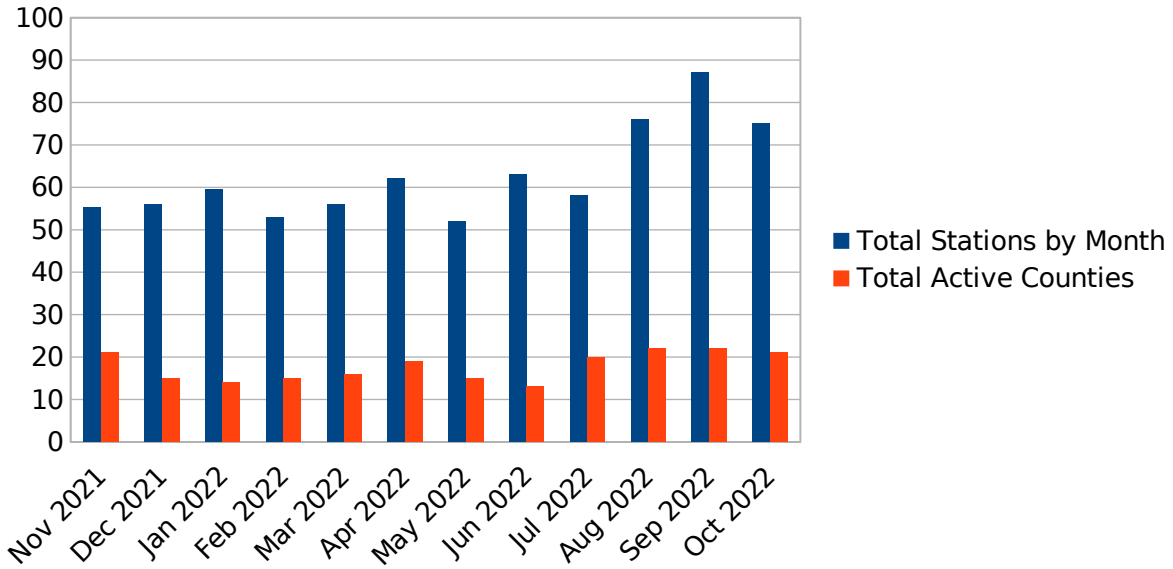

Number of OHDEN Checkins by District and County by Month													
Note: data are normalized to 4 net sessions per month													
2022	Jan	Feb	Mar	Apr	May	Jun	Jul	Aug	Sep	Oct	Nov	Dec	2021
Total by Month	59.4	53	56	62	52	63	58	76	87	75	55.2	56	
Total Active Co. (>= once / mo.)	14	15	16	19	15	13	20	23	22	21	21	15	
Note: Outside Stations are those outside Ohio but actively involved with OHDEN.													
Outside Misc. are those outside Ohio that may occasionally check in.													

Total Stations and Active Counties

October 2022 was a relatively uneventful month for OHDEN. Total stations checking in returned to August levels but are significantly higher than the earlier months of this year. One new station from Union County was added to the roster.